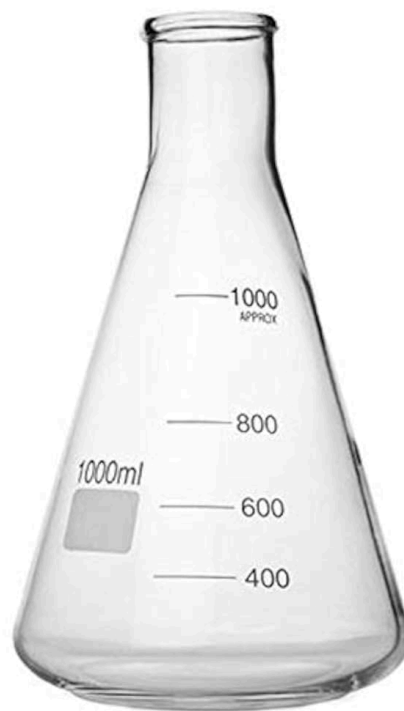

CHEMISTRY LAB EQUIPMENT

CONICAL FLASK FOR CHEMISTRY LAB